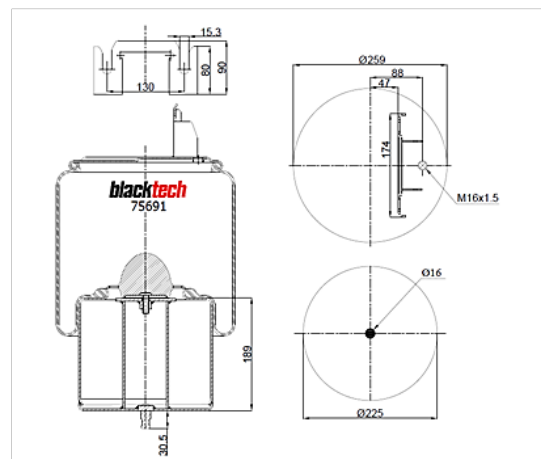

## New Parts for Strong Quality

| blacktech Number | OEM Part Number       | Cross References       | Application |
|------------------|-----------------------|------------------------|-------------|
| RML 78816 CP     | Hendrickson 60929-002 | Firestone W01-358-8816 | Truck / Bus |
| RML 78597 CA     | Hendrickson 65790-002 | Firestone W01 358 8597 | Truck / Bus |
| RML 79321 C      | Volvo 85101160        | Firestone W01-358-9321 | Trailer     |
| RML 75691 C1     | Volvo 21 451 172      | ContiTech 4580 N P01   | Truck       |

| blacktech Number | OEM Part Number          | Cross References     | Application |
|------------------|--------------------------|----------------------|-------------|
| RML 73541 C      | BPW 05.429.42.44.0       | -                    | Trailer     |
| RML 77231 CP     | Mercedes A 960 320 13 57 | ContiTech 6120 N P48 | Truck       |
| RML 74425 C2     | DAF 1 794 427            | ContiTech 887 N P08  | Truck       |
| RML 79622 C      | DAF 1 698 433            | ContiTech 790 N P01  | Truck       |