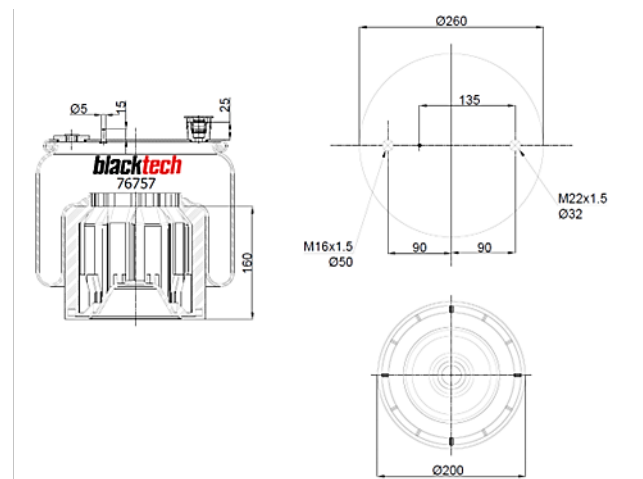

blacktech Number	OEM Part Number	Cross References	Application
RML 76757 CP1	Mercedes A 960 320 00 57	Contitech 6122 N P46	Truck
RML 76757 CP2	Mercedes A 960 320 77 21	Contitech 6122 N P47	Truck
RML 7052 CP2	BPW 05.429.43.85.0	Contitech 941 MB P01	Trailerr

The above mentioned blacktech reference is available in the Independent Aftermarket: Our broad product portfolio offers more than 1,200 blacktech Air Springs to choose from, covering more than 80 % of all major vehicle applications. **blacktech Air Springs – Designed Strong and Durable.**