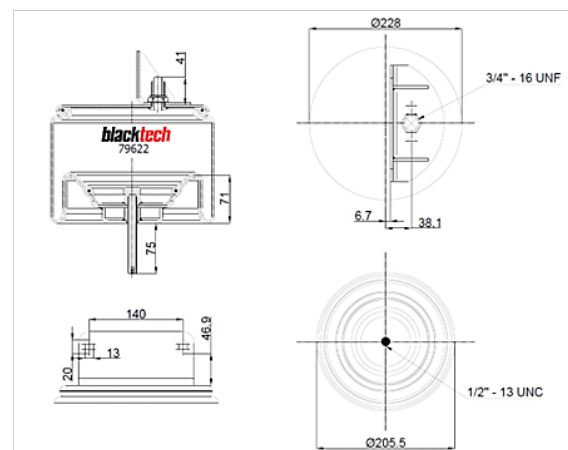

## New Parts for Strong Quality

| blacktech Number | OEM Part Number       | Cross References       | Application |
|------------------|-----------------------|------------------------|-------------|
| RML 78816 CP     | Hendrickson 60929-002 | Firestone W01-358-8816 | Truck / Bus |
| RML 78597 CA     | Hendrickson 65790-002 | Firestone W01 358 8597 | Truck / Bus |
| RML 79321 C      | Volvo 85101160        | Firestone W01-358-9321 | Trailer     |
| RML 75691 C1     | Volvo 21 451 172      | ContiTech 4580 N P01   | Truck       |

| blacktech Number | OEM Part Number          | Cross References     | Application |
|------------------|--------------------------|----------------------|-------------|
| RML 73541 C      | BPW 05.429.42.44.0       | -                    | Trailer     |
| RML 77231 CP     | Mercedes A 960 320 13 57 | ContiTech 6120 N P48 | Truck       |
| RML 74425 C2     | DAF 1 794 427            | ContiTech 887 N P08  | Truck       |
| RML 79622 C      | DAF 1 698 433            | ContiTech 790 N P01  | Truck       |