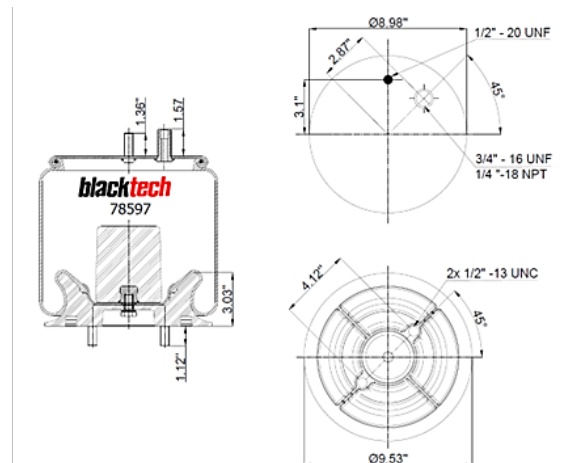

## New Parts for Strong Quality

| blacktech Number | OEM Part Number       | Cross References       | Application |
|------------------|-----------------------|------------------------|-------------|
| RML 78816 CP     | Hendrickson 60929-002 | Firestone W01-358-8816 | Truck / Bus |
| RML 78597 CA     | Hendrickson 65790-002 | Firestone W01 358 8597 | Truck / Bus |
| RML 79321 C      | Volvo 85101160        | Firestone W01-358-9321 | Trailer     |
| RML 75691 C1     | Volvo 21 451 172      | ContiTech 4580 N P01   | Truck       |

| blacktech Number | OEM Part Number          | Cross References     | Application |
|------------------|--------------------------|----------------------|-------------|
| RML 73541 C      | BPW 05.429.42.44.0       | -                    | Trailer     |
| RML 77231 CP     | Mercedes A 960 320 13 57 | ContiTech 6120 N P48 | Truck       |
| RML 74425 C2     | DAF 1 794 427            | ContiTech 887 N P08  | Truck       |
| RML 79622 C      | DAF 1 698 433            | ContiTech 790 N P01  | Truck       |