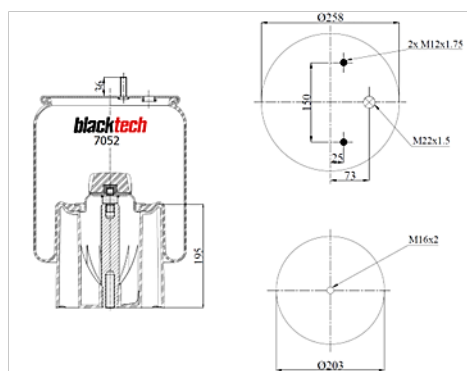

blacktech Number	OEM Part Number	Cross References	Application
RML 76757 CP1	Mercedes A 960 320 00 57	Contitech 6122 N P46	Truck
RML 76757 CP2	Mercedes A 960 320 77 21	Contitech 6122 N P47	Truck
RML 7052 CP2	BPW 05.429.43.85.0	Contitech 941 MB P01	Trailerr

The above mentioned blacktech reference is available in the Independent Aftermarket: Our broad product portfolio offers more than 1,200 blacktech Air Springs to choose from, covering more than 80 % of all major vehicle applications. **blacktech Air Springs – Designed Strong and Durable.**