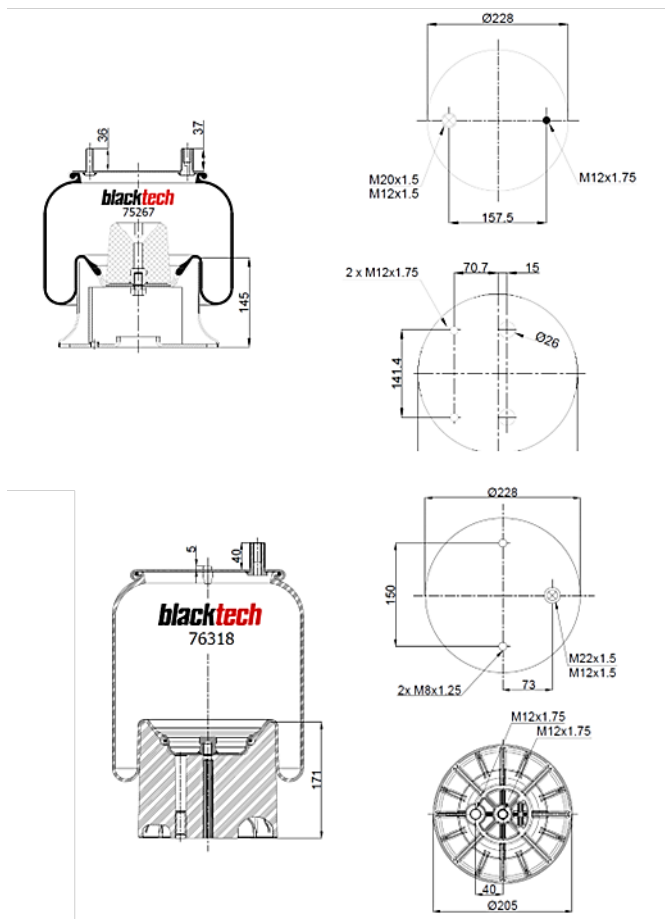

blacktech Number	OEM Part Number	Cross References	Application
RML 75267 C9	Fruehauf UJB 0207-001	Vibacoustic V1DK23K-54	Trailer
RML 70783 C	DAYTON 452-0783	Firestone W01-358-0783	Trailer
RML 76318 CP4	Schmitz 1270603	Firestone W01-568-8131	Trailer
RML 7051 CP2	BPW 05.429.43.86.0	Contitech 940 MB P01	Trailer