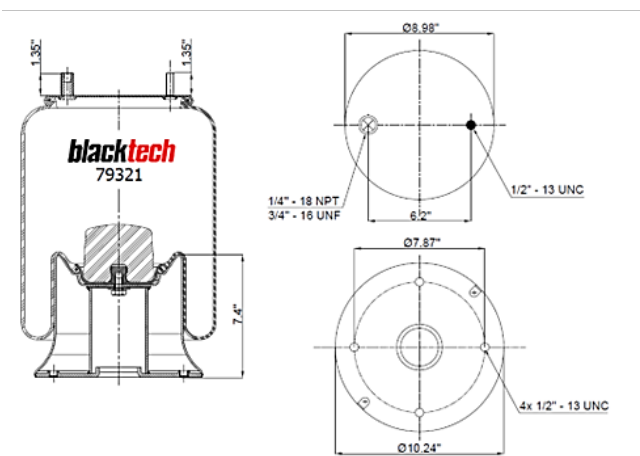

## New Parts for Strong Quality

| blacktech Number | OEM Part Number       | Cross References       | Application |
|------------------|-----------------------|------------------------|-------------|
| RML 78816 CP     | Hendrickson 60929-002 | Firestone W01-358-8816 | Truck / Bus |
| RML 78597 CA     | Hendrickson 65790-002 | Firestone W01 358 8597 | Truck / Bus |
| RML 79321 C      | Volvo 85101160        | Firestone W01-358-9321 | Trailer     |
| RML 75691 C1     | Volvo 21 451 172      | ContiTech 4580 N P01   | Truck       |