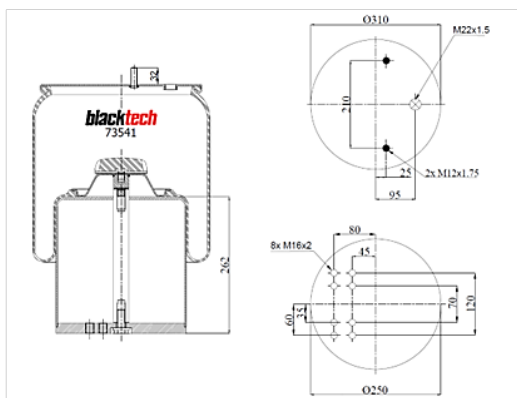

## New Parts for Strong Quality

| blacktech Number | OEM Part Number       | Cross References       | Application |
|------------------|-----------------------|------------------------|-------------|
| RML 78816 CP     | Hendrickson 60929-002 | Firestone W01-358-8816 | Truck / Bus |
| RML 78597 CA     | Hendrickson 65790-002 | Firestone W01 358 8597 | Truck / Bus |
| RML 79321 C      | Volvo 85101160        | Firestone W01-358-9321 | Trailer     |
| RML 75691 C1     | Volvo 21 451 172      | ContiTech 4580 N P01   | Truck       |

| blacktech Number | OEM Part Number          | Cross References     | Application |
|------------------|--------------------------|----------------------|-------------|
| RML 73541 C      | BPW 05.429.42.44.0       | -                    | Trailer     |
| RML 77231 CP     | Mercedes A 960 320 13 57 | ContiTech 6120 N P48 | Truck       |
| RML 74425 C2     | DAF 1 794 427            | ContiTech 887 N P08  | Truck       |
| RML 79622 C      | DAF 1 698 433            | ContiTech 790 N P01  | Truck       |