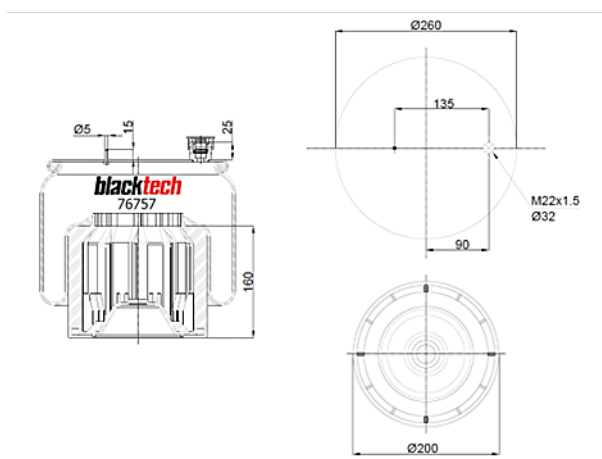

blacktech Number	OEM Part Number	Cross References	Application
RML 76757 CP1	Mercedes A 960 320 00 57	Contitech 6122 N P46	Truck
RML 76757 CP2	Mercedes A 960 320 77 21	Contitech 6122 N P47	Truck
RML 7052 CP2	BPW 05.429.43.85.0	Contitech 941 MB P01	Trailerr

The above mentioned blacktech reference is available in the Independent Aftermarket: Our broad product portfolio offers more than 1,200 blacktech Air Springs to choose from, covering more than 80 % of all major vehicle applications. **blacktech Air Springs – Designed Strong and Durable.**