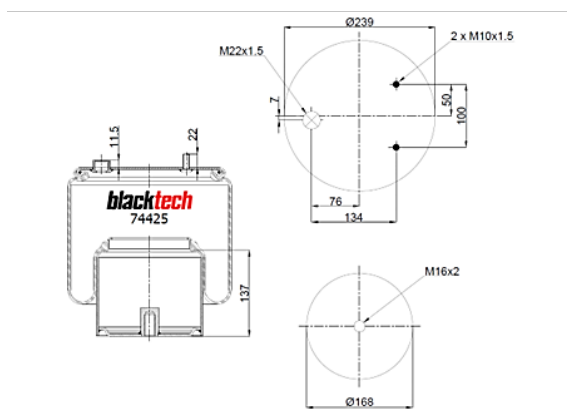

## New Parts for Strong Quality

| blacktech Number | OEM Part Number       | Cross References       | Application |
|------------------|-----------------------|------------------------|-------------|
| RML 78816 CP     | Hendrickson 60929-002 | Firestone W01-358-8816 | Truck / Bus |
| RML 78597 CA     | Hendrickson 65790-002 | Firestone W01 358 8597 | Truck / Bus |
| RML 79321 C      | Volvo 85101160        | Firestone W01-358-9321 | Trailer     |
| RML 75691 C1     | Volvo 21 451 172      | ContiTech 4580 N P01   | Truck       |

| blacktech Number | OEM Part Number          | Cross References     | Application |
|------------------|--------------------------|----------------------|-------------|
| RML 73541 C      | BPW 05.429.42.44.0       | -                    | Trailer     |
| RML 77231 CP     | Mercedes A 960 320 13 57 | ContiTech 6120 N P48 | Truck       |
| RML 74425 C2     | DAF 1 794 427            | ContiTech 887 N P08  | Truck       |
| RML 79622 C      | DAF 1 698 433            | ContiTech 790 N P01  | Truck       |