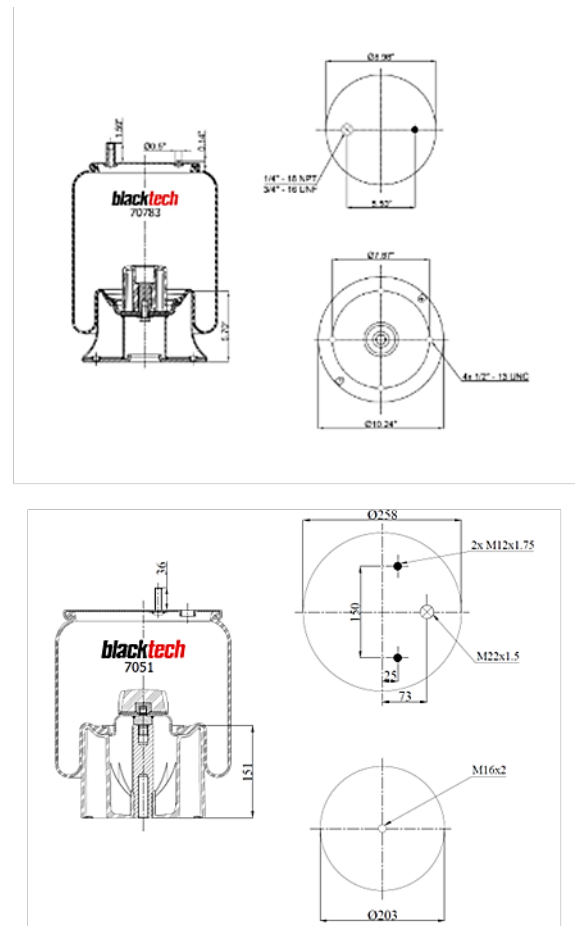

blacktech Number	OEM Part Number	Cross References	Application
RML 75267 C9	Fruehauf UJB 0207-001	Vibacoustic V1DK23K-54	Trailer
RML 70783 C	DAYTON 452-0783	Firestone W01-358-0783	Trailer
RML 76318 CP4	Schmitz 1270603	Firestone W01-568-8131	Trailer
RML 7051 CP2	BPW 05.429.43.86.0	Contitech 940 MB P01	Trailer