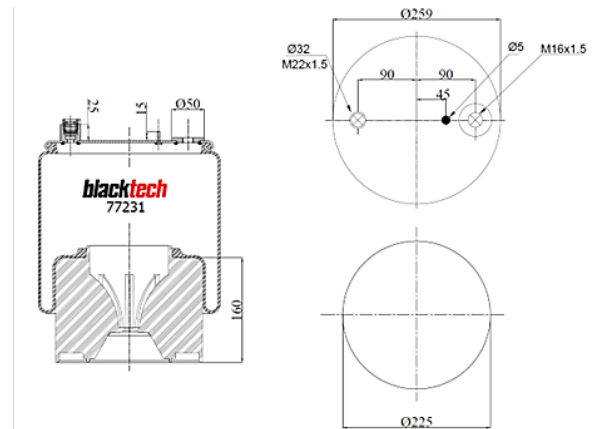

## New Parts for Strong Quality

| blacktech Number | OEM Part Number       | Cross References       | Application |
|------------------|-----------------------|------------------------|-------------|
| RML 78816 CP     | Hendrickson 60929-002 | Firestone W01-358-8816 | Truck / Bus |
| RML 78597 CA     | Hendrickson 65790-002 | Firestone W01 358 8597 | Truck / Bus |
| RML 79321 C      | Volvo 85101160        | Firestone W01-358-9321 | Trailer     |
| RML 75691 C1     | Volvo 21 451 172      | ContiTech 4580 N P01   | Truck       |

| blacktech Number | OEM Part Number          | Cross References     | Application |
|------------------|--------------------------|----------------------|-------------|
| RML 73541 C      | BPW 05.429.42.44.0       | -                    | Trailer     |
| RML 77231 CP     | Mercedes A 960 320 13 57 | ContiTech 6120 N P48 | Truck       |
| RML 74425 C2     | DAF 1 794 427            | ContiTech 887 N P08  | Truck       |
| RML 79622 C      | DAF 1 698 433            | ContiTech 790 N P01  | Truck       |