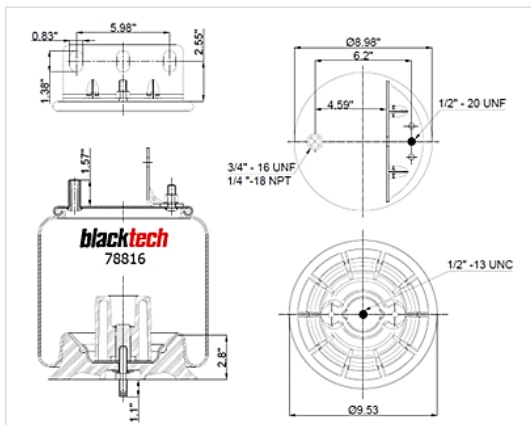

## New Parts for Strong Quality

| blacktech Number | OEM Part Number       | Cross References       | Application |
|------------------|-----------------------|------------------------|-------------|
| RML 78816 CP     | Hendrickson 60929-002 | Firestone W01-358-8816 | Truck / Bus |
| RML 78597 CA     | Hendrickson 65790-002 | Firestone W01 358 8597 | Truck / Bus |
| RML 79321 C      | Volvo 85101160        | Firestone W01-358-9321 | Trailer     |
| RML 75691 C1     | Volvo 21 451 172      | ContiTech 4580 N P01   | Truck       |