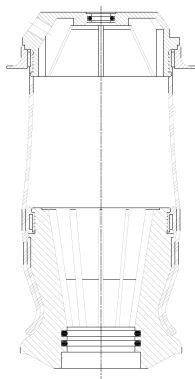

New Parts for Strong Quality

blacktech Number	OEM Part Number	Cross References	Application
RML 74420 C2	VDL 5015337	Contitech 836 N P14	Bus
RML 74425 C3	DAF 1 697 682	Contitech 887 M K3	Truck
RML 77657 C1	Mercedes A 960 320 34 57	Contitech 6131 N P40	Truck

New Parts for Strong Quality

blacktech Number	OEM Part Number	Cross References	Application
110 68 C	NA	NA	Cabin
2C 18-195 P06	NA	NA	Caravan
75073 CP1	BPW 05.429.43.30.0	DT 10.16039	Trailer

The above mentioned blacktech reference is available in the Independent Aftermarket: Our broad product portfolio offers more than 1,200 blacktech Air Springs to choose from, covering more than 80 % of all major vehicle applications. **blacktech Air Springs – Designed Strong and Durable.**