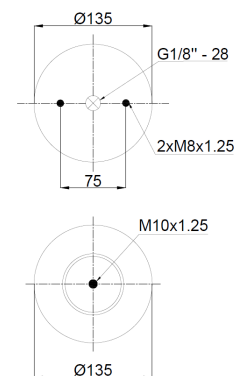

New Parts for Strong Quality

blacktech Number	OEM Part Number	Cross References	Application
110 68 C	NA	NA	Cabin
2C 18-195 P06	NA	NA	Caravan
75073 CP1	BPW 05.429.43.30.0	DT 10.16039	Trailer

The above mentioned blacktech reference is available in the Independent Aftermarket: Our broad product portfolio offers more than 1,200 blacktech Air Springs to choose from, covering more than 80 % of all major vehicle applications. **blacktech Air Springs – Designed Strong and Durable.**