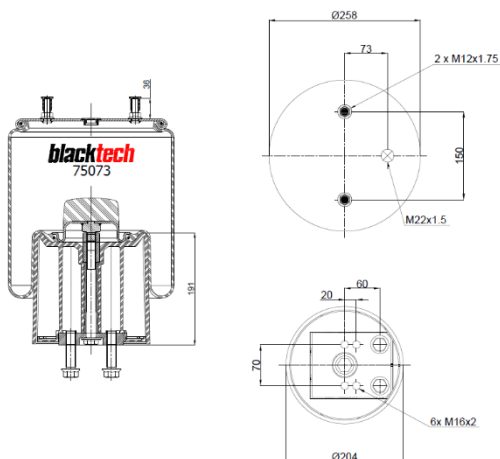

New Parts for Strong Quality

blacktech Number	OEM Part Number	Cross References	Application
RML 74420 C2	VDL 5015337	Contitech 836 N P14	Bus
RML 74425 C3	DAF 1 697 682	Contitech 887 M K3	Truck
RML 77657 C1	Mercedes A 960 320 34 57	Contitech 6131 N P40	Truck

New Parts for Strong Quality

blacktech Number	OEM Part Number	Cross References	Application
110 68 C	NA	NA	Cabin
2C 18-195 P06	NA	NA	Caravan
75073 CP1	BPW 05.429.43.30.0	DT 10.16039	Trailer

The above mentioned blacktech reference is available in the Independent Aftermarket: Our broad product portfolio offers more than 1,200 blacktech Air Springs to choose from, covering more than 80 % of all major vehicle applications. **blacktech Air Springs – Designed Strong and Durable.**