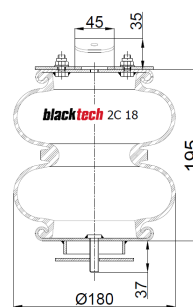

New Parts for Strong Quality

blacktech Number	OEM Part Number	Cross References	Application
RML 74420 C2	VDL 5015337	Contitech 836 N P14	Bus
RML 74425 C3	DAF 1 697 682	Contitech 887 M K3	Truck
RML 77657 C1	Mercedes A 960 320 34 57	Contitech 6131 N P40	Truck

New Parts for Strong Quality

blacktech Number	OEM Part Number	Cross References	Application
110 68 C	NA	NA	Cabin
2C 18-195 P06	NA	NA	Caravan
75073 CP1	BPW 05.429.43.30.0	DT 10.16039	Trailer

The above mentioned blacktech reference is available in the Independent Aftermarket: Our broad product portfolio offers more than 1,200 blacktech Air Springs to choose from, covering more than 80 % of all major vehicle applications. **blacktech Air Springs – Designed Strong and Durable.**