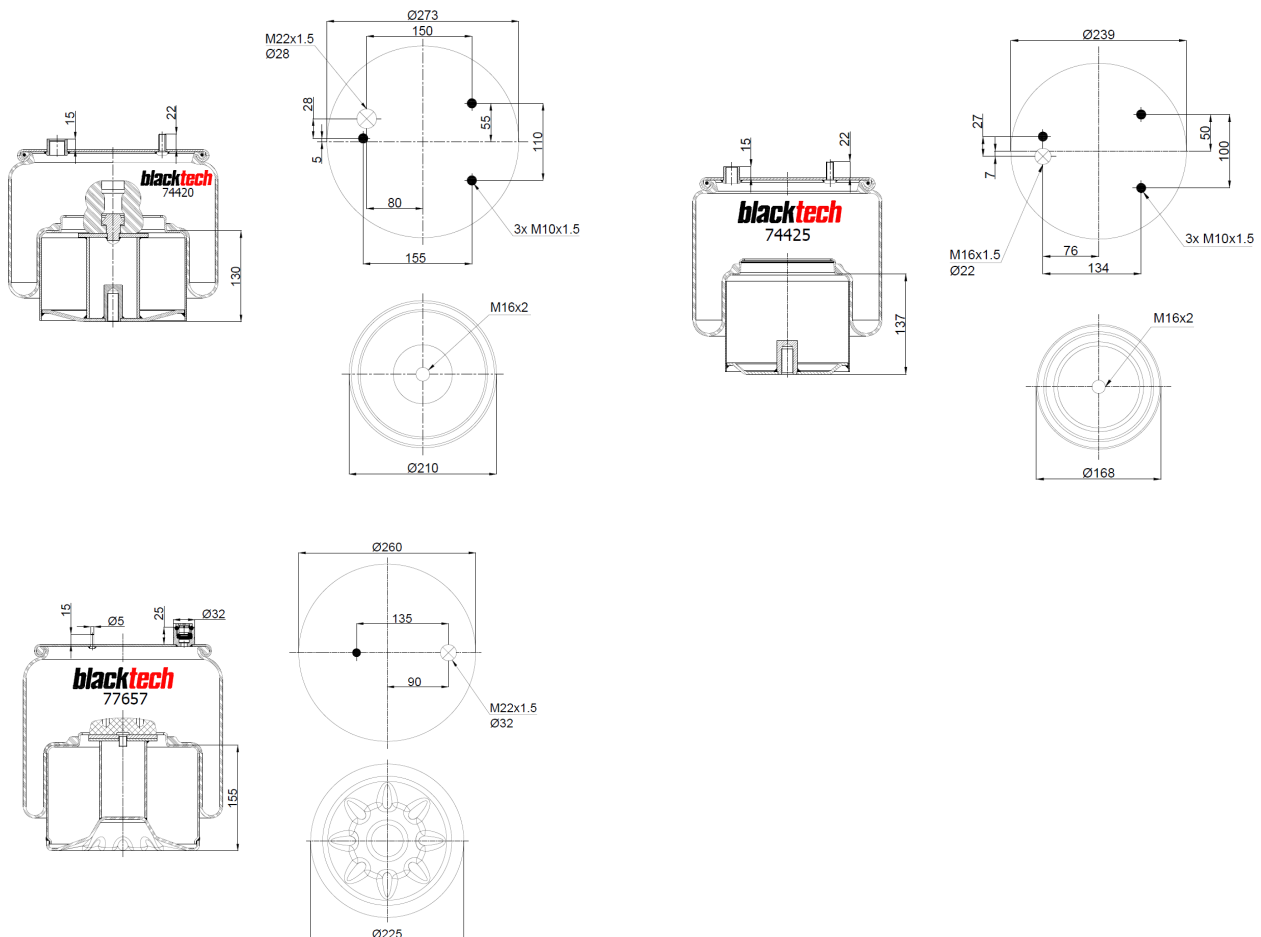

New Parts for Strong Quality

blacktech Number	OEM Part Number	Cross References	Application
RML 74420 C2	VDL 5015337	Contitech 836 N P14	Bus
RML 74425 C3	DAF 1 697 682	Contitech 887 M K3	Truck
RML 77657 C1	Mercedes A 960 320 34 57	Contitech 6131 N P40	Truck