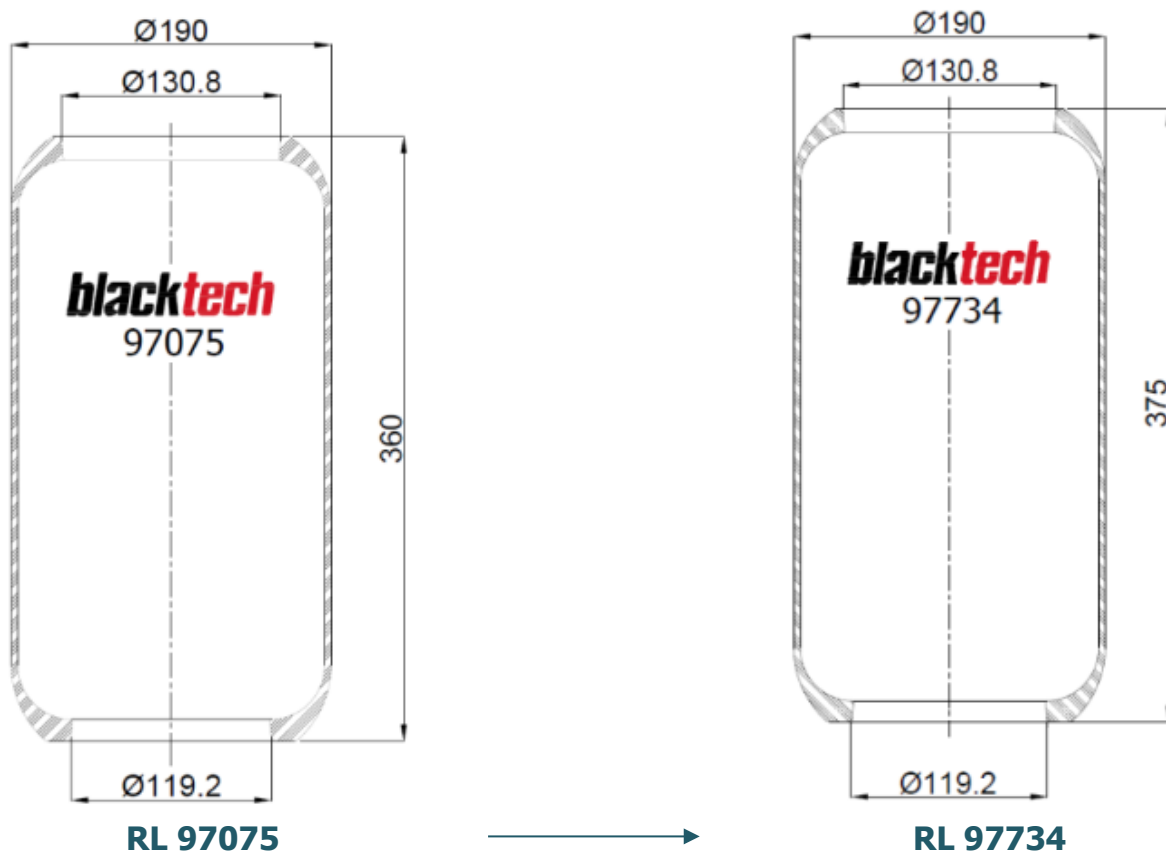

Technical Change of RL 97075

Brand	OEM Part Number	Cross References	Application
blacktech	Volvo 21 347 075 Volvo 210836 531 Volvo 20 540 792	Conti 6623 N Phoenix 1 E 18 C	B6R/B7R/B9R

The above mentioned blacktech reference is available in the Independent Aftermarket: Our broad product portfolio offers more than 1,200 blacktech Air Springs to choose from, covering more than 80 % of all major vehicle applications. **blacktech Air Springs – Designed Strong and Durable.**